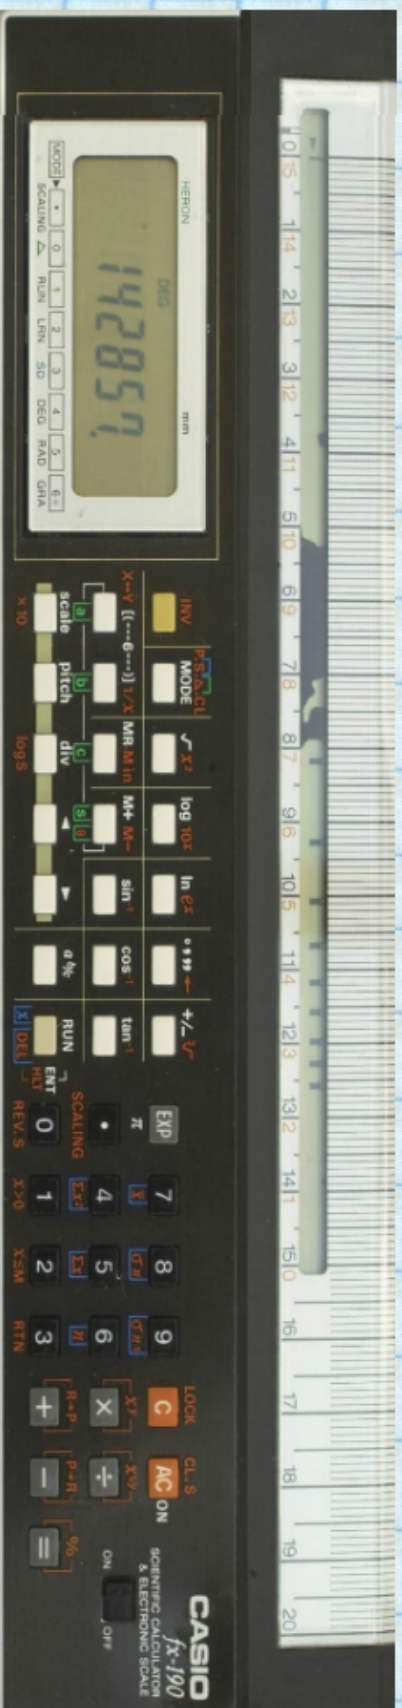

ATELONIC SCALE
CASIO

CASIO *fx-190* SCIENTIFIC CALCULATOR & ELECTRONIC SCALE

CASIO COMPUTER CO., LTD. MADE IN JAPAN

ATELONIC SCALE
CASIO

CASIO *fx-190* SCIENTIFIC CALCULATOR & ELECTRONIC SCALE

CASIO COMPUTER CO., LTD. MADE IN JAPAN

80 mm